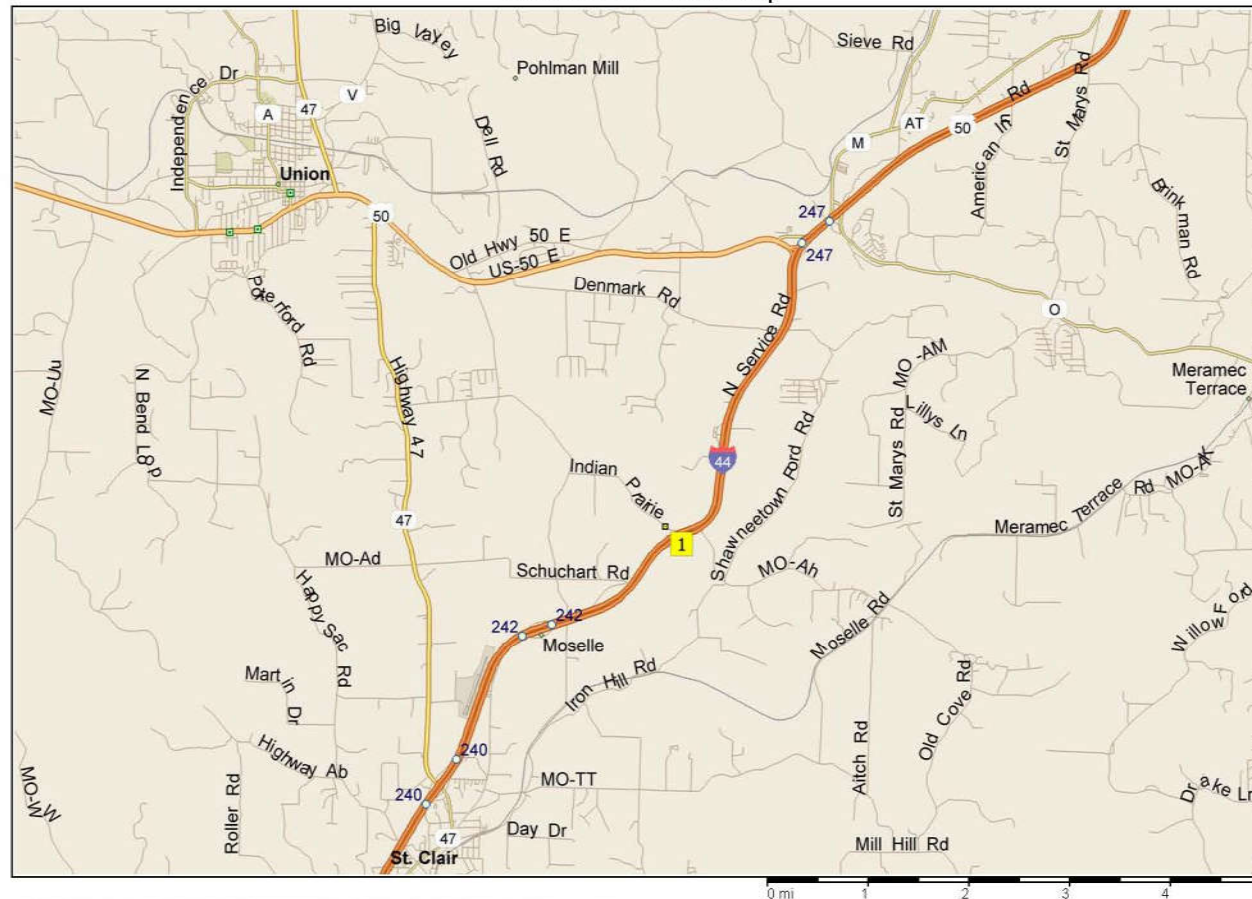

Map to Indian School

The club house is on Indian Prairie Road.

The best way to get there is either use College Road by East Central College and go the back roads or get off at Union and take the the outer or service road and drive until you reach Indian Prairie. A marker before this road is the Spanish Farm which borders the club on three sides.

Indian School House Map